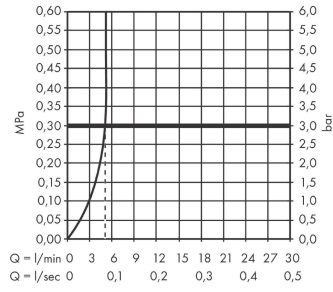

Talis E

Single lever basin mixer 110 CoolStart with pop-up waste set

Surfaces: **Brushed Bronze** Article Number: **71713140**

Description

product features

- consists of: single lever basin mixer, waste set
- ComfortZone 110
- projection 112 mm
- spray type: normal spray
- maximum flow rate at 3 bar: 5 l/min
- ceramic cartridge
- temperature limitation adjustable
- suitable for continuous flow water heaters
- pop-up waste set G 1¼
- material waste set: metal
- connection type: G ¾ connections
- connection dimension: DN15
- cold water in middle position

Technology

Design awards

Product image

Scale drawing

Talis E
Single lever basin mixer 110 CoolStart with pop-up waste set
 Surfaces: **Brushed Bronze** Article Number: **71713140**

Flowchart

Talis E
Single lever basin mixer 110 CoolStart with pop-up waste set
 Surfaces: **Brushed Bronze** Article Number: **71713140**

Exploded Drawing

Year of production: >07/19

Talis E
Single lever basin mixer 110 CoolStart with pop-up waste set
 Surfaces: **Brushed Bronze** Article Number: **71713140**

Spare part list

Year of production: >07/19