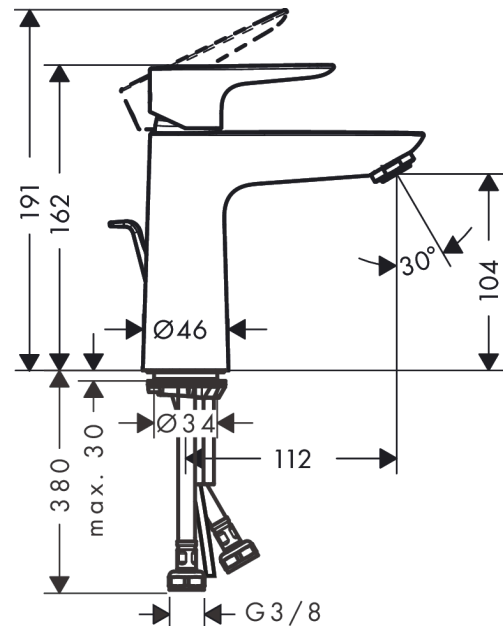

Talis E

Single lever basin mixer 110 CoolStart with pop-up waste set

Surfaces: **Brushed Bronze** Article Number: **71713140**

Description

product features

- consists of: single lever basin mixer, waste set
- ComfortZone 110
- projection 112 mm
- spray type: normal spray
- maximum flow rate at 3 bar: 5 l/min
- ceramic cartridge
- temperature limitation adjustable
- suitable for continuous flow water heaters
- pop-up waste set G 1¼
- material waste set: metal
- connection type: G ¾ connections
- connection dimension: DN15
- cold water in middle position

Technology

Design awards

Product image

Scale drawing

Talis E
Single lever basin mixer 110 CoolStart with pop-up waste set
 Surfaces: **Brushed Bronze** Article Number: **71713140**

Flowchart

Talis E
Single lever basin mixer 110 CoolStart with pop-up waste set
 Surfaces: **Brushed Bronze** Article Number: **71713140**

Exploded Drawing

Year of production: >07/19

Talis E
Single lever basin mixer 110 CoolStart with pop-up waste set
 Surfaces: **Brushed Bronze** Article Number: **71713140**

Spare part list

Year of production: >07/19

Pos.	Description	Article Number	Price	PU
1	handle	92688140	-	1
2	screw cover	95704000	-	1
3	flange	92625140	-	1
4	nut	92689000	-	1
5	O-ring 25x1,5	98146000	-	1
6	O-ring 27x1,5	92527000	-	1
7	cartridge, assy	97685000	-	1
8	seal	98865000	-	1
9	adapter for cartridge	92628000	-	1
10	adapter for cartridge	95975000	-	1
11	O-ring 23x2	98398000	-	1
12	aerator M24x1 (5 l/min)	13185140	-	1
13	screw M8 x 68	97736000	-	1
14	seal	97608000	-	1
15	fixing set	96016000	-	1
16	pull rod	96657140	-	1
17	connection hose 450 mm M8x0,75 G3/8	97206000	-	1
18	O-ring 6,6x1,6	93019000	-	1
a	pop up waste	94139140	-	1