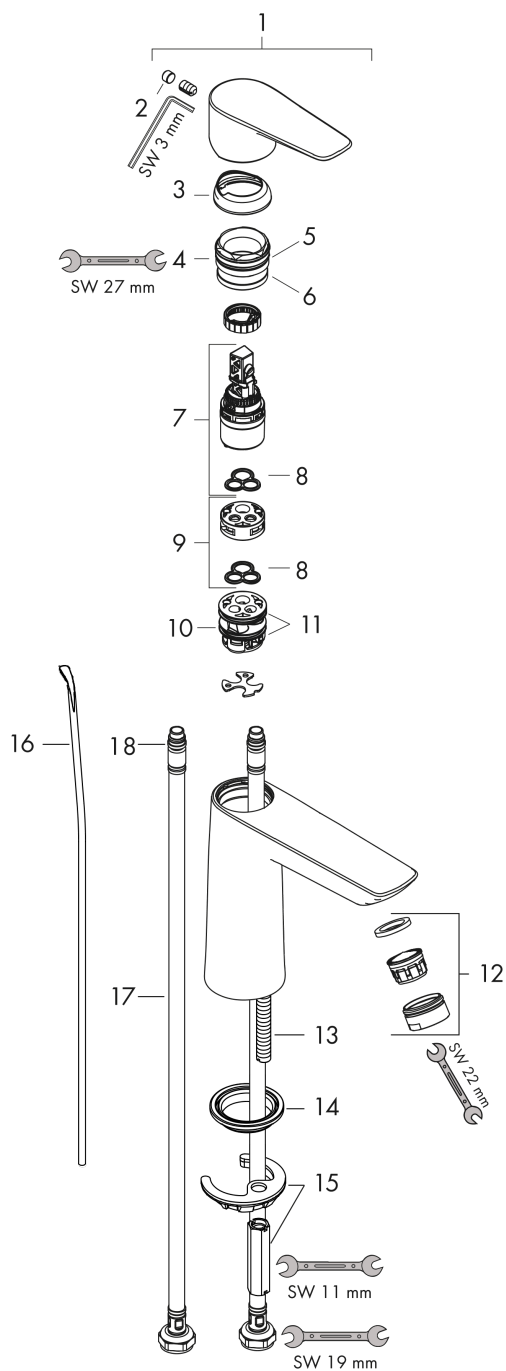

Talis E

Single lever basin mixer 110 CoolStart with pop-up waste set

Surfaces: **Brushed Bronze** Article Number: **71713140**

Description

product features

- consists of: single lever basin mixer, waste set
- ComfortZone 110
- projection 112 mm
- spray type: normal spray
- maximum flow rate at 3 bar: 5 l/min
- ceramic cartridge
- temperature limitation adjustable
- suitable for continuous flow water heaters
- pop-up waste set G 1¼
- material waste set: metal
- connection type: G ¾ connections
- connection dimension: DN15
- cold water in middle position

Technology

Design awards

Product image

Scale drawing

Talis E
Single lever basin mixer 110 CoolStart with pop-up waste set
 Surfaces: **Brushed Bronze** Article Number: **71713140**

Flowchart

Talis E
Single lever basin mixer 110 CoolStart with pop-up waste set
 Surfaces: **Brushed Bronze** Article Number: **71713140**

Exploded Drawing

Year of production: >07/19

Talis E
Single lever basin mixer 110 CoolStart with pop-up waste set
 Surfaces: **Brushed Bronze** Article Number: **71713140**

Spare part list

Year of production: >07/19

Pos.	Description	Article Number	Price	PU
1	handle	92688140	-	1
2	screw cover	95704000	-	1
3	flange	92625140	-	1
4	nut	92689000	-	1
5	O-ring 25x1,5	98146000	-	1
6	O-ring 27x1,5	92527000	-	1
7	cartridge, assy	97685000	-	1
8	seal	98865000	-	1
9	adapter for cartridge	92628000	-	1
10	adapter for cartridge	95975000	-	1
11	O-ring 23x2	98398000	-	1
12	aerator M24x1 (5 l/min)	13185140	-	1
13	screw M8 x 68	97736000	-	1
14	seal	97608000	-	1
15	fixing set	96016000	-	1
16	pull rod	96657140	-	1
17	connection hose 450 mm M8x0,75 G3/8	97206000	-	1
18	O-ring 6,6x1,6	93019000	-	1
a	pop up waste	94139140	-	1